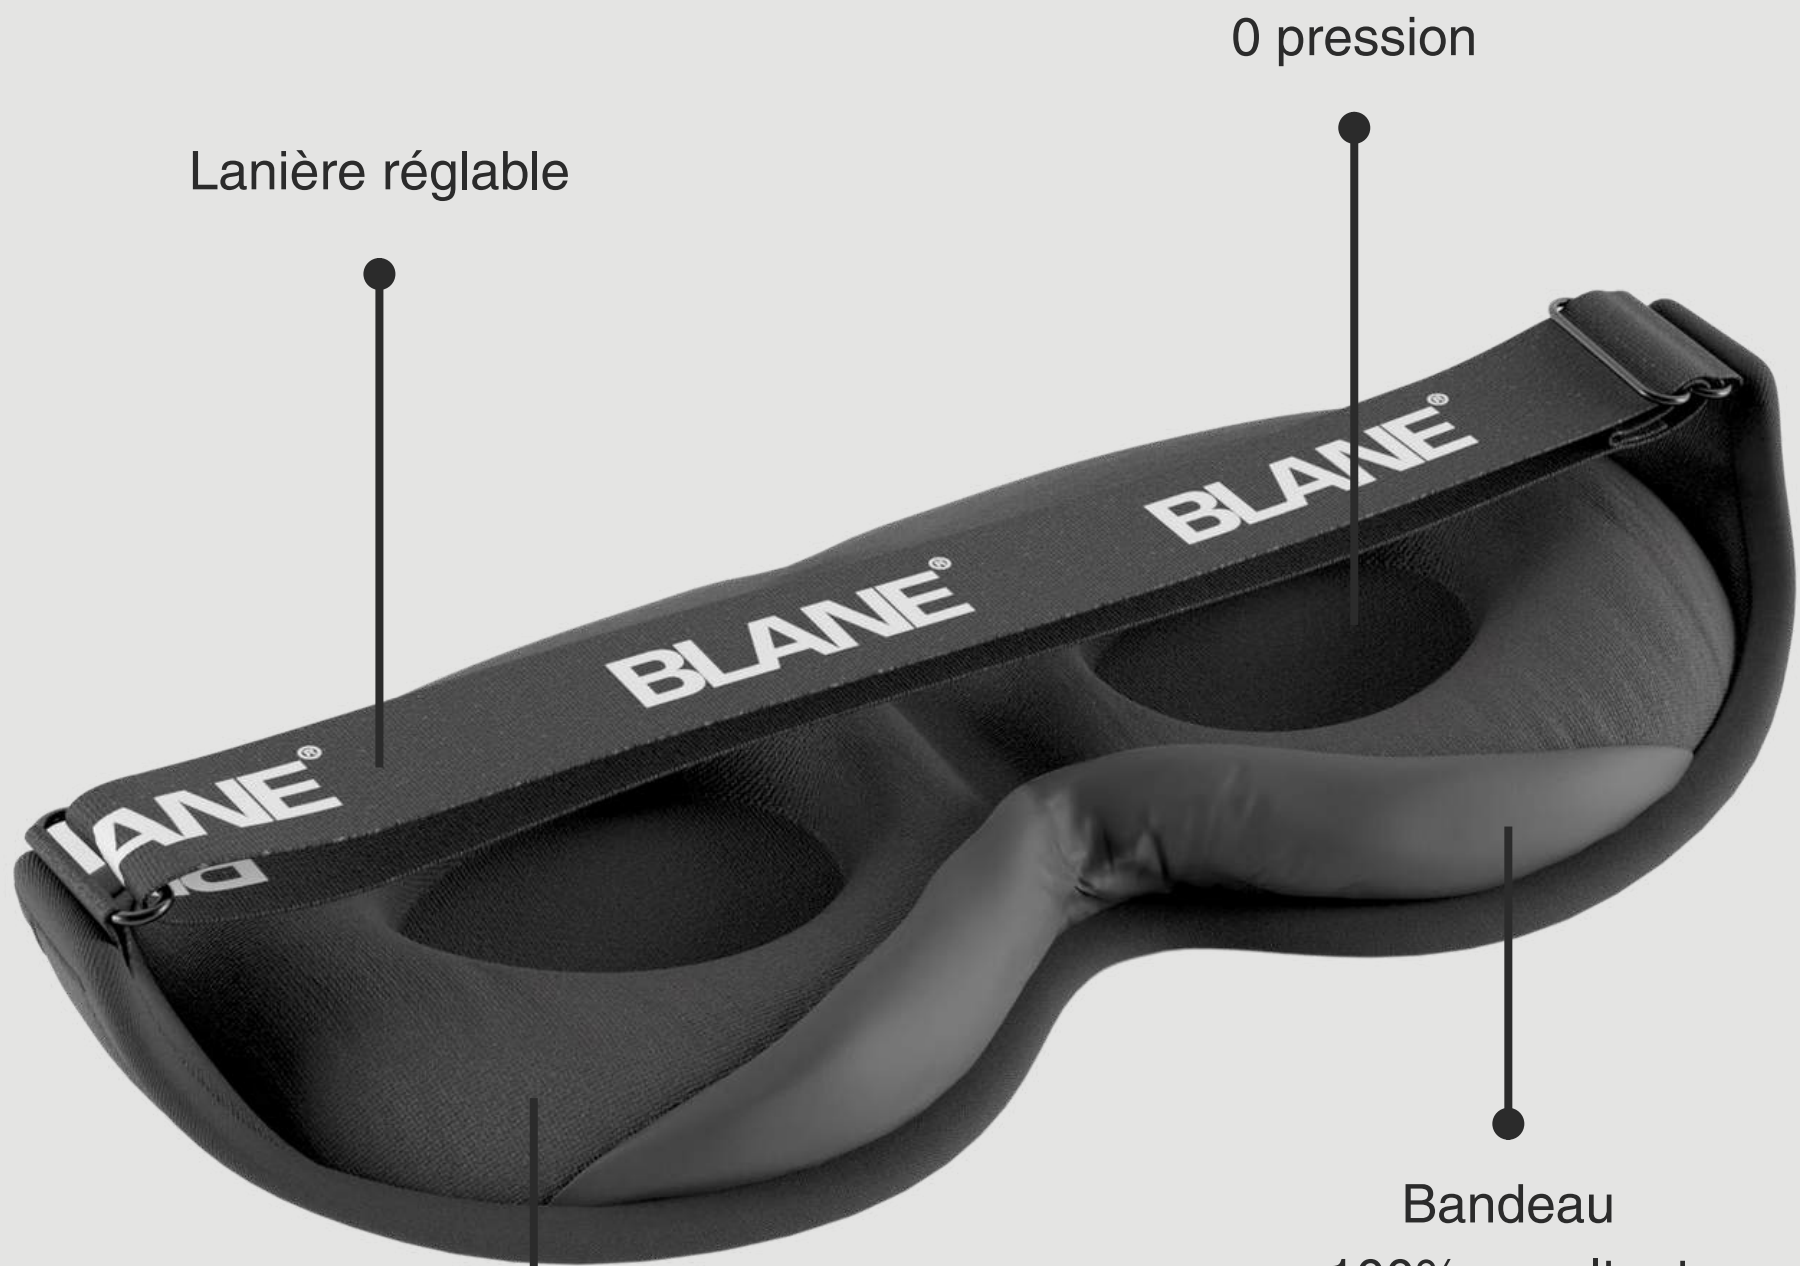

Lanière réglable

0 pression

Bandeau
100% occultant

Mousse à mémoire de forme