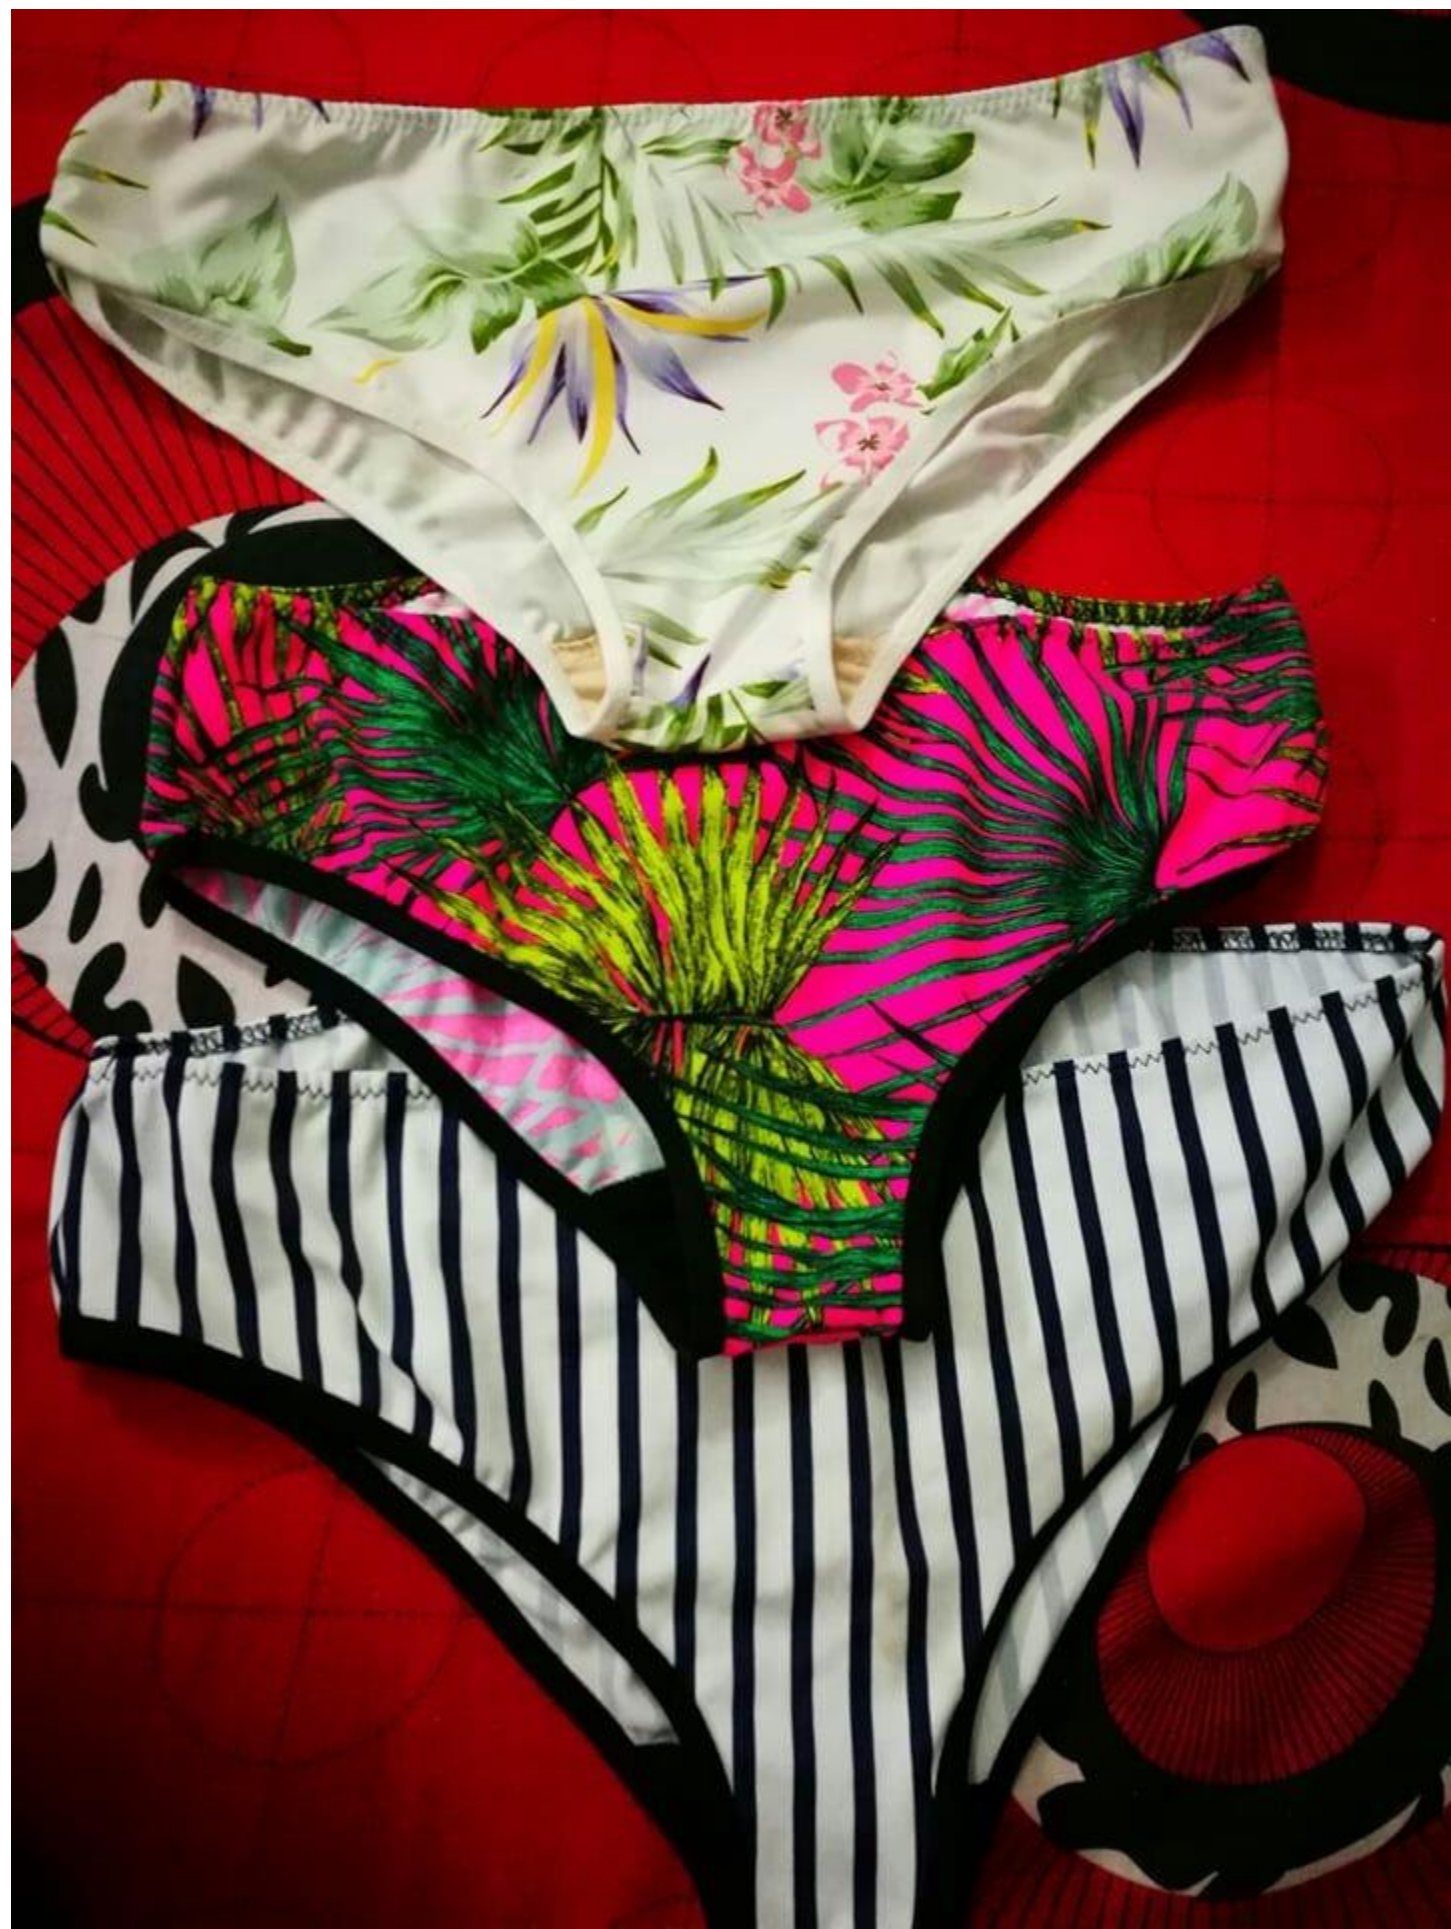

MADE IN
CHINA
100% COTTON
WASH IN COLD WATER
DO NOT BLEACH
DO NOT DRY CLEAN
DO NOT IRON
DO NOT TUMBLE DRY
DO NOT USE
STARCH
DO NOT USE
SOLVENT
DO NOT USE
SOLVENT

SA

APPROVED

FINAL